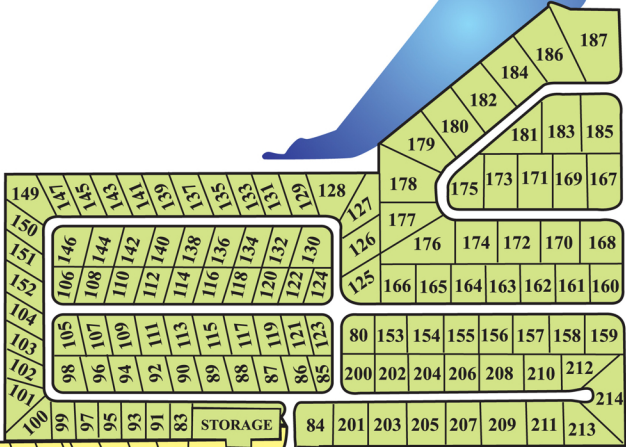

ASHBURY LAKE

PENNINGTON ROAD

STATE ROAD 144

ENTRANCE