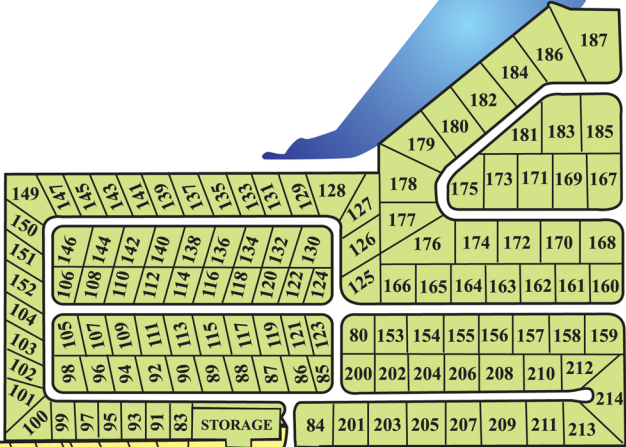

ASHBURY LAKE

PENNINGTON ROAD

STATE ROAD 144
ENTRANCE